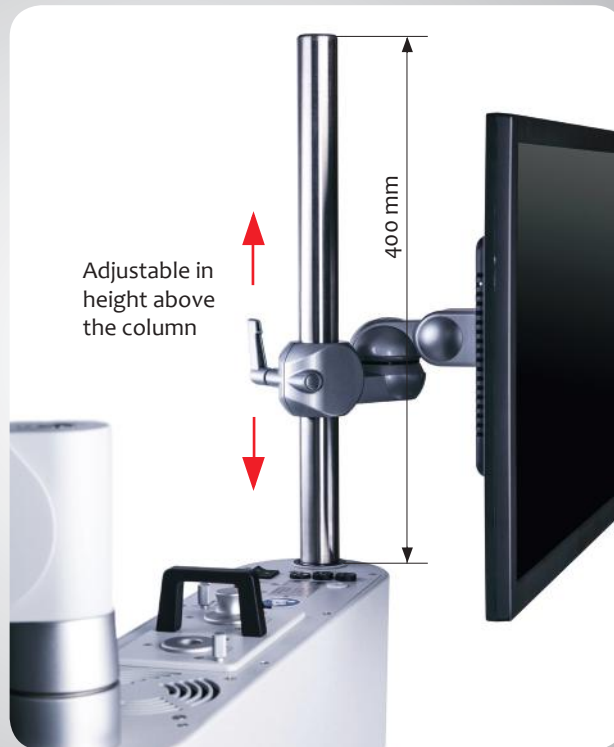

Product - Information

Kaps TFT-display mount

TFT-display mount for Kaps SOM 62 or mobile stand

With the Kaps TFT-display mount the user can be easily position the display for comfortable viewing or even move it out of the way when not in use.

1. Ideal ergonomic comfort for the user
   - Easy and simple mounting on SOM 62 or mobile stand
   - Adjustable in height above the column, column length 400 mm
   - Swing, tilt or turn the flat panel monitor for maximum efficiency
   - VESA® Flat Display Mounting Interface (FDMI™) Standard compliant for easy monitor attachment (up to 22“)
   - Including mounting-set and instruction
2. 📦 order no 162-205-000